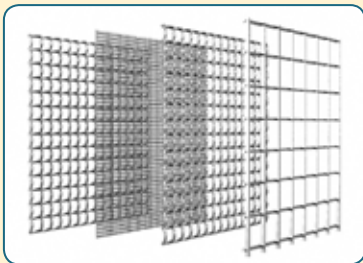

SmartClean™ SA Filter

Robust handle
Robust handle for cleaning of filter

Easy for Maintenance
Smooth opening,
drip-tight SS clamp closure

Choice of Filtration Degree
Filtration available with following degree
as 80, 100, 125, 200 & 300 micron

Self Suction Cleaning Mechanism
Cleaning of filter is carried out by smart suction mechanism which rotates spirally across the screen

SmartClean™ SA Filter

Specifications

Filter	Semi-Automatic Filter			
Model	Type	20R	25R	30R
Inlet/Outlet Connection	inch	2"	2.5"	3"
	mm	50	65	80
Filtration area	cm ²	1260	1260	1660
	in ²	195	195	257
Nominal flowrate	m ³ /h	25	40	50
	US gpm	110	176	220
Filtration degrees	micron	80, 100, 125, 200, 300		
Connection types	Type	BSP & NPT Male Threaded, Flanged - DIN PN 10 Eaxy Fix - Grooved		
Max. working pressure	bar	8		
	psi	114		
Max. working temperature	°C	60		
	°F	140		
Weight	kg	6.3	6.5	7.7
	lbs	13.8	14.2	16.9

Filter Element Details

Material of Construction	Filter Housing	Glass Reinforced Polypropylene
	Filter Lid	Glass Reinforced Polypropylene
	Housing Seal	NBR
	Element	Cartridge: Ribbed PVC Screen: Twill weaved stainless steel