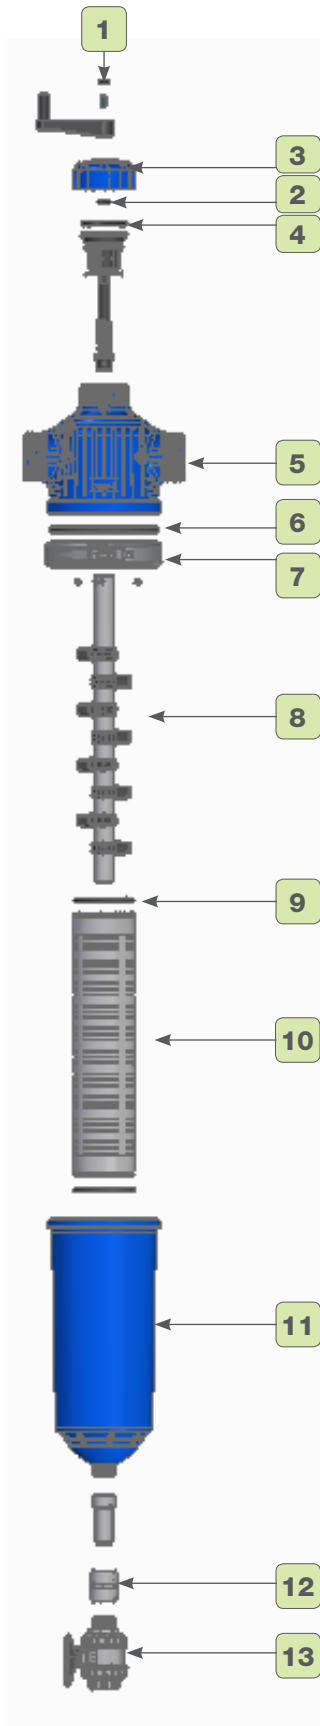

SmartClean™ SA Filter

Robust handle
Robust handle for cleaning of filter

Easy for Maintenance
Smooth opening,
drip-tight SS clamp closure

Choice of Filtration Degree
Filtration available with following degree
as 80, 100, 125, 200 & 300 micron

Self Suction Cleaning Mechanism
Cleaning of filter is carried out by smart suction mechanism which rotates spirally across the screen

SmartClean™ SA Filter

Specifications

Filter	Semi-Automatic Filter			
Model	Type	20R	25R	30R
Inlet/Outlet Connection	inch	2"	2.5"	3"
	mm	50	65	80
Filtration area	cm ²	1260	1260	1660
	in ²	195	195	257
Nominal flowrate	m ³ /h	25	40	50
	US gpm	110	176	220
Filtration degrees	micron	80, 100, 125, 200, 300		
Connection types	Type	BSP & NPT Male Threaded, Flanged - DIN PN 10 Eaxy Fix - Grooved		
Max. working pressure	bar	8		
	psi	114		
Max. working temperature	°C	60		
	°F	140		
Weight	kg	6.3	6.5	7.7
	lbs	13.8	14.2	16.9

SmartClean™ SA Filter

Model 20R

Model 25R

Model 30R

Note: All dimensions are in mm

SmartClean™ SA Filter

Spare Part Guide

Part No.	Description	Code		
		20R	25R	30R
1	Drive Handle Assembly	JSCSA25DHA	JSCSA40DHA	JSCSA50DHA
2	Handle "O" Ring	R18072X2062	R18072X2062	R18072X2062
3	Filter End Cap	SFFEC2	SFFEC212	SFFEC3
4	Filter End Cap "O" Ring	OR72P39X5P33	OR72P39X5P33	OR72P39X5P33
5	Filter Body BSPT	BJPSF23WB	BJPSF2123WB	BJPSF33WB
	Filter Body NPT	BJPSF22WN	BJPSF2123WN	BJPSF33WN
	Filter Body Easy Fix / Grooved	BJPSF22WV	BJPSF2123WV	BJPSF33WV
6	Body "O" Ring	SFSR25	SFSR25	SFSR25
7	SS Clamp	SFCNEW	SFCNEW	SFCNEW
8	Dirt Collector Pipe Assembly	JSCSAPCOLPIP25	JSCSAPCOLPIP40	JSCSAPCOLPIP50
9	Element "O" Ring	SFE025E	SFE025E	SFE025E
10	Filter Element	JSCVMOELE25	JSCVMOELE40	JSCVMOELE50
11	Filter Cap	SFFC2	SFFC212	SFFC3
12	Female Threaded Coupler	FTC114	FTC114	FTC114
13	Drain Valve 40 mm	BV40HSW	BV40HSW	BV40HSW