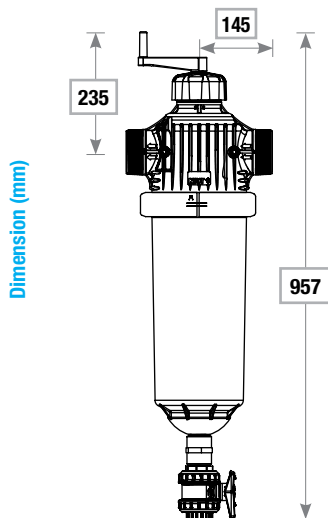

Self Suction Cleaning Mechanism
Cleaning of filter is carried out by smart suction mechanism which rotates spirally across the screen

SmartClean™ SA Filter

Specifications

Filter	Semi-Automatic Filter			
Model	Type	20R	25R	30R
Inlet/Outlet Connection	inch	2"	2.5"	3"
	mm	50	65	80
Filtration area	cm ²	1260	1260	1660
	in ²	195	195	257
Nominal flowrate	m ³ /h	25	40	50
	US gpm	110	176	220
Filtration degrees	micron	80, 100, 125, 200, 300		
Connection types	Type	BSP & NPT Male Threaded, Flanged - DIN PN 10 Eaxy Fix - Grooved		
Max. working pressure	bar	8		
	psi	114		
Max. working temperature	°C	60		
	°F	140		
Weight	kg	6.3	6.5	7.7
	lbs	13.8	14.2	16.9

Filter Element Details

Material of Construction	Filter Housing	Glass Reinforced Polypropylene
	Filter Lid	Glass Reinforced Polypropylene
	Housing Seal	NBR
	Element	Cartridge: Ribbed PVC Screen: Twill weaved stainless steel

SmartClean™ SA Filter

Model 20R

Model 25R

Model 30R

Note: All dimensions are in mm

SmartClean™ SA Filter

Spare Part Guide

Part No.	Description	Code		
		20R	25R	30R
1	Drive Handle Assembly	JSCSA25DHA	JSCSA40DHA	JSCSA50DHA
2	Handle "O" Ring	R18072X2062	R18072X2062	R18072X2062
3	Filter End Cap	SFFEC2	SFFEC212	SFFEC3
4	Filter End Cap "O" Ring	OR72P39X5P33	OR72P39X5P33	OR72P39X5P33
5	Filter Body BSPT	BJPSF23WB	BJPSF2123WB	BJPSF33WB
	Filter Body NPT	BJPSF22WN	BJPSF2123WN	BJPSF33WN
	Filter Body Easy Fix / Grooved	BJPSF22WV	BJPSF2123WV	BJPSF33WV
6	Body "O" Ring	SFSR25	SFSR25	SFSR25
7	SS Clamp	SFCNEW	SFCNEW	SFCNEW
8	Dirt Collector Pipe Assembly	JSCSAPCOLPIP25	JSCSAPCOLPIP40	JSCSAPCOLPIP50
9	Element "O" Ring	SFE025E	SFE025E	SFE025E
10	Filter Element	JSCVMOELE25	JSCVMOELE40	JSCVMOELE50
11	Filter Cap	SFFC2	SFFC212	SFFC3
12	Female Threaded Coupler	FTC114	FTC114	FTC114
13	Drain Valve 40 mm	BV40HSW	BV40HSW	BV40HSW