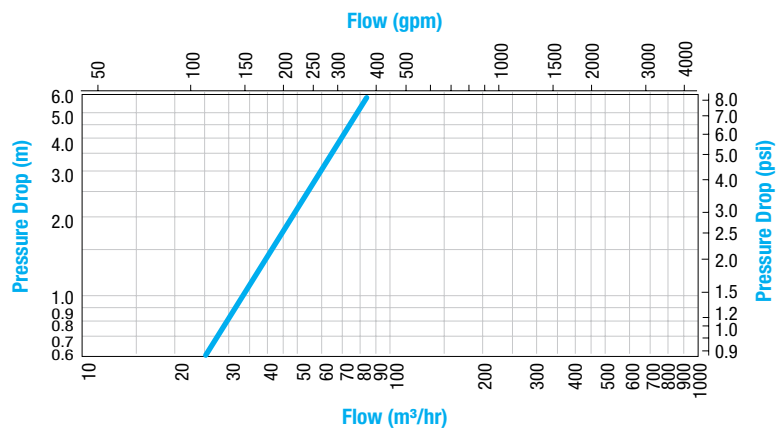

Self Suction Cleaning Mechanism
Cleaning of filter is carried out by smart suction mechanism which rotates spirally across the screen

SmartClean™ SA Filter

Specifications

Filter	Semi-Automatic Filter			
Model	Type	20R	25R	30R
Inlet/Outlet Connection	inch	2"	2.5"	3"
	mm	50	65	80
Filtration area	cm ²	1260	1260	1660
	in ²	195	195	257
Nominal flowrate	m ³ /h	25	40	50
	US gpm	110	176	220
Filtration degrees	micron	80, 100, 125, 200, 300		
Connection types	Type	BSP & NPT Male Threaded, Flanged - DIN PN 10 Eaxy Fix - Grooved		
Max. working pressure	bar	8		
	psi	114		
Max. working temperature	°C	60		
	°F	140		
Weight	kg	6.3	6.5	7.7
	lbs	13.8	14.2	16.9

SmartClean™ SA Filter

Model 20R

Model 25R

Model 30R

Note: All dimensions are in mm

SmartClean™ SA Filter

Spare Part Guide

Part No.	Description	Code		
		20R	25R	30R
1	Drive Handle Assembly	JSCSA25DHA	JSCSA40DHA	JSCSA50DHA
2	Handle "O" Ring	R18072X2062	R18072X2062	R18072X2062
3	Filter End Cap	SFFEC2	SFFEC212	SFFEC3
4	Filter End Cap "O" Ring	OR72P39X5P33	OR72P39X5P33	OR72P39X5P33
5	Filter Body BSPT	BJPSF23WB	BJPSF2123WB	BJPSF33WB
	Filter Body NPT	BJPSF22WN	BJPSF2123WN	BJPSF33WN
	Filter Body Easy Fix / Grooved	BJPSF22WV	BJPSF2123WV	BJPSF33WV
6	Body "O" Ring	SFSR25	SFSR25	SFSR25
7	SS Clamp	SFCNEW	SFCNEW	SFCNEW
8	Dirt Collector Pipe Assembly	JSCSAPCOLPIP25	JSCSAPCOLPIP40	JSCSAPCOLPIP50
9	Element "O" Ring	SFE025E	SFE025E	SFE025E
10	Filter Element	JSCVMOELE25	JSCVMOELE40	JSCVMOELE50
11	Filter Cap	SFFC2	SFFC212	SFFC3
12	Female Threaded Coupler	FTC114	FTC114	FTC114
13	Drain Valve 40 mm	BV40HSW	BV40HSW	BV40HSW