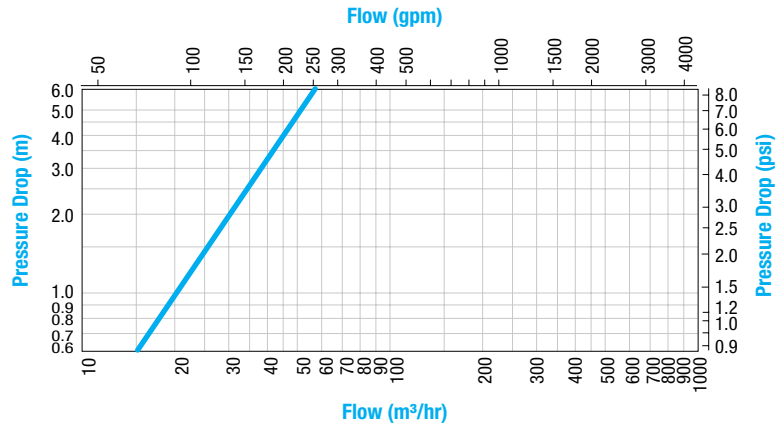

SmartClean™ SA Filter

Model 20R