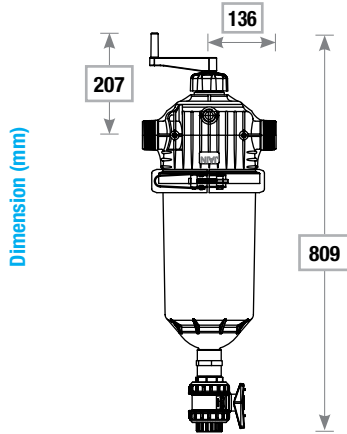

Self Suction Cleaning Mechanism
Cleaning of filter is carried out by smart suction mechanism which rotates spirally across the screen

SmartClean™ SA Filter

Specifications

Filter	Semi-Automatic Filter			
Model	Type	20R	25R	30R
Inlet/Outlet Connection	inch	2"	2.5"	3"
	mm	50	65	80
Filtration area	cm ²	1260	1260	1660
	in ²	195	195	257
Nominal flowrate	m ³ /h	25	40	50
	US gpm	110	176	220
Filtration degrees	micron	80, 100, 125, 200, 300		
Connection types	Type	BSP & NPT Male Threaded, Flanged - DIN PN 10 Eaxy Fix - Grooved		
Max. working pressure	bar	8		
	psi	114		
Max. working temperature	°C	60		
	°F	140		
Weight	kg	6.3	6.5	7.7
	lbs	13.8	14.2	16.9

Filter Element Details

Material of Construction	Filter Housing	Glass Reinforced Polypropylene
	Filter Lid	Glass Reinforced Polypropylene
	Housing Seal	NBR
	Element	Cartridge: Ribbed PVC Screen: Twill weaved stainless steel

SmartClean™ SA Filter

Model 20R

Model 25R

Model 30R

Note: All dimensions are in mm

SmartClean™ SA Filter

Spare Part Guide

Part No.	Description	Code		
		20R	25R	30R
1	Drive Handle Assembly	JSCSA25DHA	JSCSA40DHA	JSCSA50DHA
2	Handle "O" Ring	R18072X2062	R18072X2062	R18072X2062
3	Filter End Cap	SFFEC2	SFFEC212	SFFEC3
4	Filter End Cap "O" Ring	OR72P39X5P33	OR72P39X5P33	OR72P39X5P33
5	Filter Body BSPT	BJPSF23WB	BJPSF2123WB	BJPSF33WB
	Filter Body NPT	BJPSF22WN	BJPSF2123WN	BJPSF33WN
	Filter Body Easy Fix / Grooved	BJPSF22WV	BJPSF2123WV	BJPSF33WV
6	Body "O" Ring	SFSR25	SFSR25	SFSR25
7	SS Clamp	SFCNEW	SFCNEW	SFCNEW
8	Dirt Collector Pipe Assembly	JSCSAPCOLPIP25	JSCSAPCOLPIP40	JSCSAPCOLPIP50
9	Element "O" Ring	SFE025E	SFE025E	SFE025E
10	Filter Element	JSCVMOELE25	JSCVMOELE40	JSCVMOELE50
11	Filter Cap	SFFC2	SFFC212	SFFC3
12	Female Threaded Coupler	FTC114	FTC114	FTC114
13	Drain Valve 40 mm	BV40HSW	BV40HSW	BV40HSW