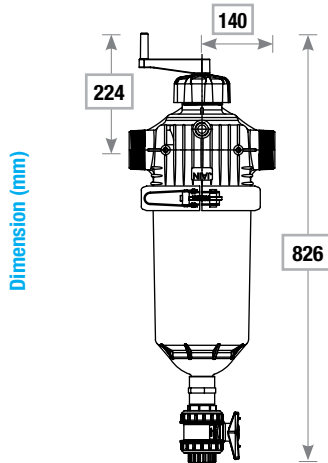

Self Suction Cleaning Mechanism
Cleaning of filter is carried out by smart suction mechanism which rotates spirally across the screen

SmartClean™ SA Filter

Specifications

Filter	Semi-Automatic Filter			
Model	Type	20R	25R	30R
Inlet/Outlet Connection	inch	2"	2.5"	3"
	mm	50	65	80
Filtration area	cm ²	1260	1260	1660
	in ²	195	195	257
Nominal flowrate	m ³ /h	25	40	50
	US gpm	110	176	220
Filtration degrees	micron	80, 100, 125, 200, 300		
Connection types	Type	BSP & NPT Male Threaded, Flanged - DIN PN 10 Eaxy Fix - Grooved		
Max. working pressure	bar	8		
	psi	114		
Max. working temperature	°C	60		
	°F	140		
Weight	kg	6.3	6.5	7.7
	lbs	13.8	14.2	16.9

Filter Element Details

Material of Construction	Filter Housing	Glass Reinforced Polypropylene
	Filter Lid	Glass Reinforced Polypropylene
	Housing Seal	NBR
	Element	Cartridge: Ribbed PVC Screen: Twill weaved stainless steel

SmartClean™ SA Filter

Model 20R

Model 25R

Model 30R

Note: All dimensions are in mm

SmartClean™ SA Filter

Spare Part Guide

Part No.	Description	Code		
		20R	25R	30R
1	Drive Handle Assembly	JSCSA25DHA	JSCSA40DHA	JSCSA50DHA
2	Handle "O" Ring	R18072X2062	R18072X2062	R18072X2062
3	Filter End Cap	SFFEC2	SFFEC212	SFFEC3
4	Filter End Cap "O" Ring	OR72P39X5P33	OR72P39X5P33	OR72P39X5P33
5	Filter Body BSPT	BJPSF23WB	BJPSF2123WB	BJPSF33WB
	Filter Body NPT	BJPSF22WN	BJPSF2123WN	BJPSF33WN
	Filter Body Easy Fix / Grooved	BJPSF22WV	BJPSF2123WV	BJPSF33WV
6	Body "O" Ring	SFSR25	SFSR25	SFSR25
7	SS Clamp	SFCNEW	SFCNEW	SFCNEW
8	Dirt Collector Pipe Assembly	JSCSAPCOLPIP25	JSCSAPCOLPIP40	JSCSAPCOLPIP50
9	Element "O" Ring	SFE025E	SFE025E	SFE025E
10	Filter Element	JSCVMOELE25	JSCVMOELE40	JSCVMOELE50
11	Filter Cap	SFFC2	SFFC212	SFFC3
12	Female Threaded Coupler	FTC114	FTC114	FTC114
13	Drain Valve 40 mm	BV40HSW	BV40HSW	BV40HSW