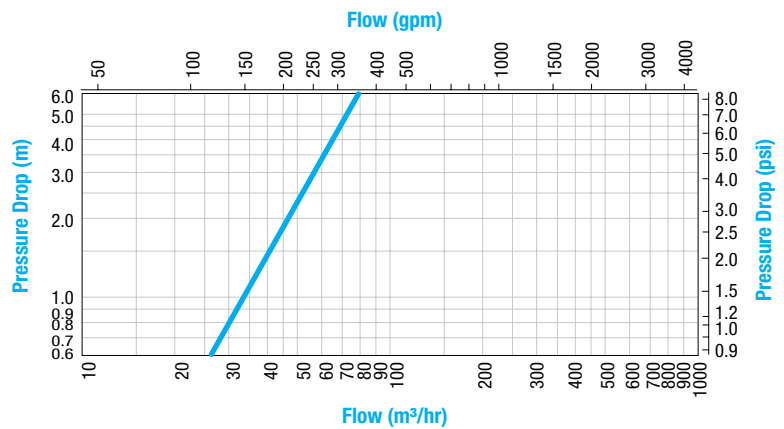

SmartClean™ SA Filter

Model 20R

Model 25R

Model 30R

Note: All dimensions are in mm